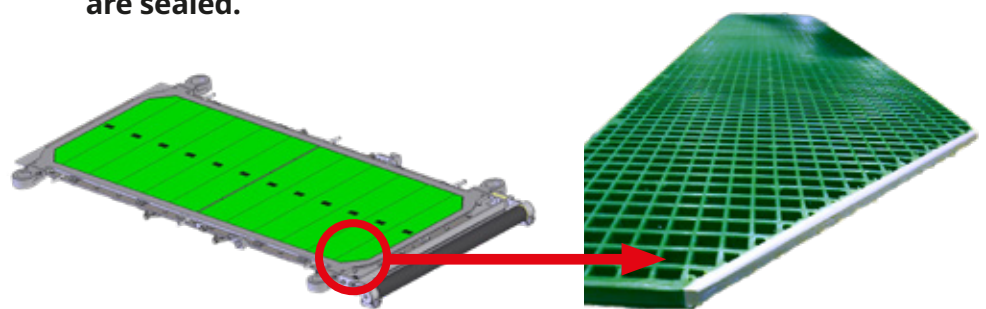

# Roxia Grids for Tower Press Filters

Grid element, green, square,  
PP, 347 x 1496 mm

Grid element, yellow, square,  
PP 349 x 895 mm

*Square opening,  
15 % glass fibre*

Grid element, teal, diagonal,  
PP, 349 x 895 mm

*Diagonal  
opening, 15 %  
glass fibre*

**All cut corners of Roxia grids  
are sealed.**

### Grid elements technical data

Item code	Colour	Opening type	No. of elements	Plate type	Plate size	Corner type	Sealed corner
FI10138	Yellow	Square	5	cup	1.6 m <sup>2</sup>	straight corner	
FI10158	Yellow	Square	5	flat	1.6 m <sup>2</sup>	corner 80 x 80	✓
FI10166	Teal	Diagonal	5	cup	1.6 m <sup>2</sup>	straight corner	
FI10171	Teal	Diagonal	5	flat	1.6 m <sup>2</sup>	corner 80 x 80	✓
FI10322	Green	Square	7	flat	2.5 m <sup>2</sup>	corner 120 x 120	✓
FI10191	Green	Square	12	flat	6 m <sup>2</sup>	rounded corner R220	✓
FI10185	Green	Square	12	flat	6 m <sup>2</sup>	corner 210 x 210	✓
FI10198	Green	Square	12	flat	6 m <sup>2</sup>	corner 173 x 173	✓